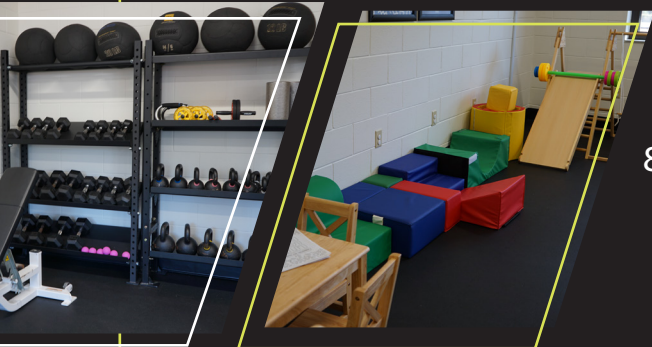

# WE ARE OPEN

SEMPER FIT FAMILY  
FITNESS AREA

Our family friendly space  
lets you lift, run and  
train while your kids  
play safely nearby.

## EQUIPMENT AVAILABLE:

- + KETTLE BELLS
- + FREE WEIGHTS
- + MEDICINE BALLS
- + CARDIO MACHINES
- + SPACE TO MOVE
- + AND MUCH MORE!

**Semper Fit Laurel Bay Center**

206 Althea St. Laurel Bay, SC 29906

843-846-0147 or [sc.sports@usmc-mccs.org](mailto:sc.sports@usmc-mccs.org)