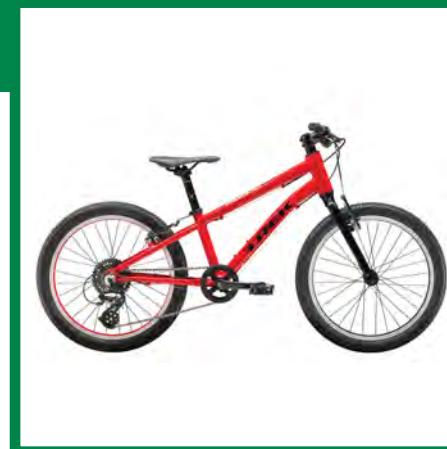

ADULT BIKE

Includes helmet

\$15 DAILY RATE
\$40 WEEKEND RATE

CHILD BIKE

Ages 7-10 available , includes helmet

\$15 DAILY RATE
\$40 WEEKEND RATE

COOKERS

COOKERS