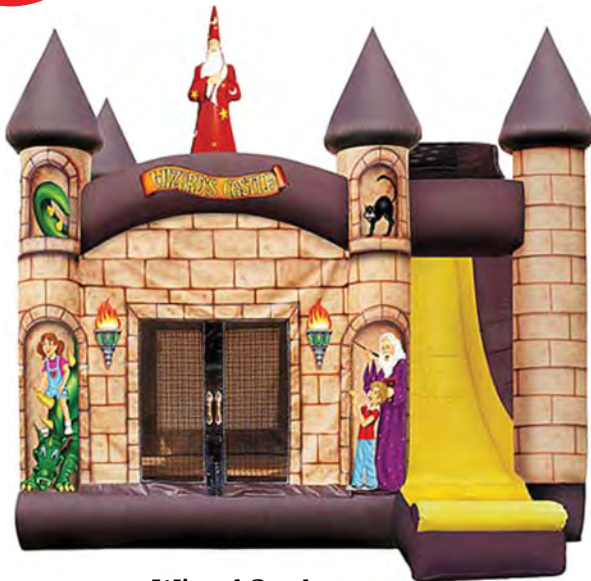

DIMENSIONS

LENGTH	WIDTH	HEIGHT	WEIGHT
15'	15'	17'	400 LBS

COMBO

INFLATABLES

4-N-1 CRAZY DOG

\$150 DAILY RATE
\$195 WEEKEND RATE

AGES
2+

DIMENSIONS

CL NR
DRY

LENGTH	WIDTH	HEIGHT	WEIGHT
15'	15'	17'	400 LBS

INFLATABLES

COMBO

4-N-1 CASTLE

AGES
2+

\$150 DAILY RATE
\$195 WEEKEND RATE

Wizard Combo

Fairytale Combo

DIMENSIONS (WIZARD COMBO)

CL NR

DRY

LENGTH	WIDTH	HEIGHT	WEIGHT
15'	15'	17'	400 LBS

DIMENSIONS (FAIRYTALE COMBO)

CL NR

DRY

LENGTH	WIDTH	HEIGHT	WEIGHT
15'	15'	17'	400 LBS

COMBO

INFLATABLES

4-N-1 CASTLE

\$150 DAILY RATE
\$195 WEEKEND RATE

AGES
2+

Princess Combo

Excaliber Combo