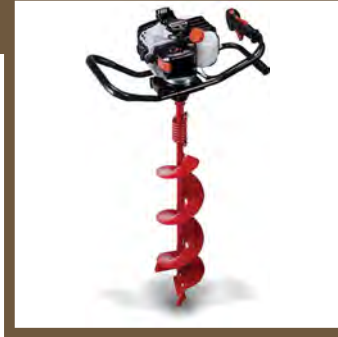

LAWN & GARDEN EQUIPMENT

POWER AUGER

Gas-powered lawn tool designed to **dig small** but deep holes quickly and easily. This tool is great for any project that requires multiple holes to be dug quickly.

This item operates on a gas/oil mixture. All fuel will be provided for our customers at no additional costs. Please view our fuel policy.

$45 DAILY RATE

$58.⁵⁰ WEEKEND RATE

CL