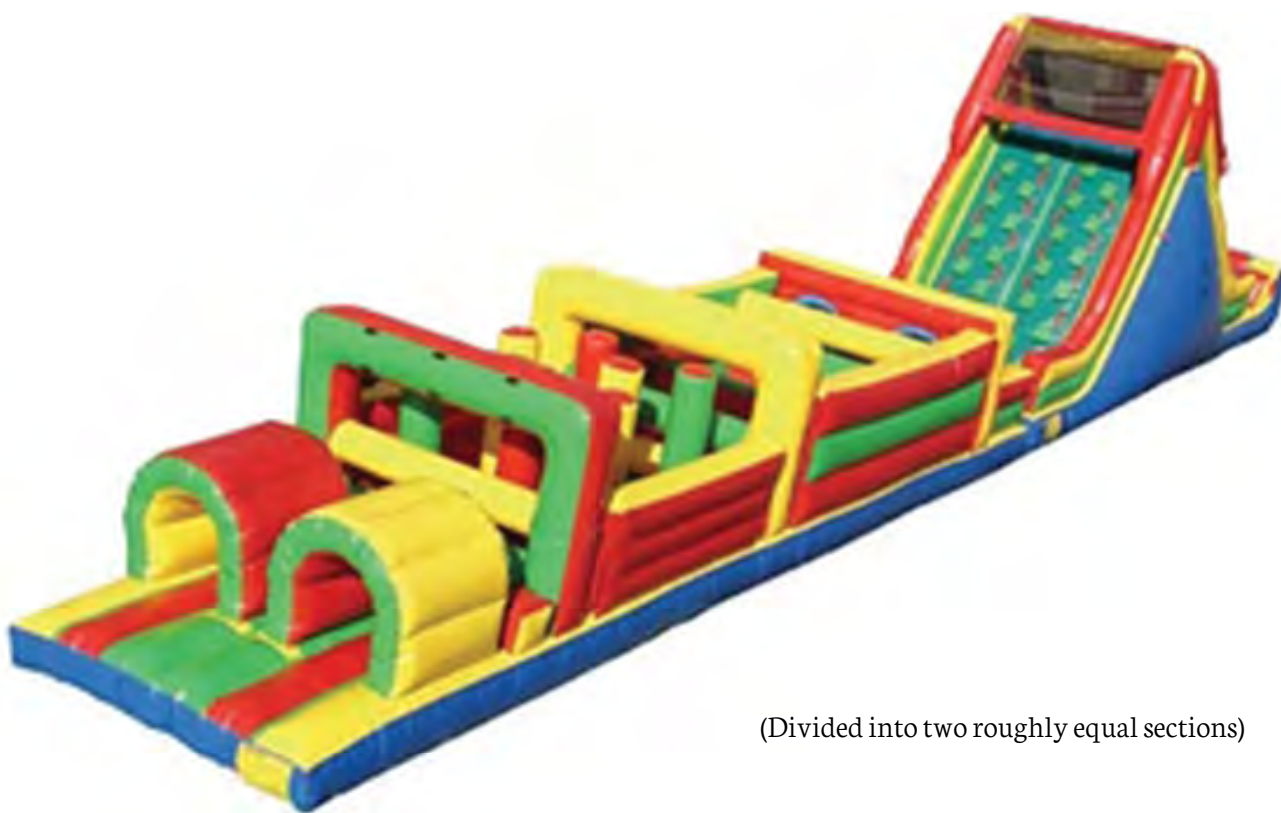

(Divided into two roughly equal sections)

CL

NR

DRY

DIMENSIONS

LENGTH	WIDTH	HEIGHT	WEIGHT
65'	11'	16'	670 LBS